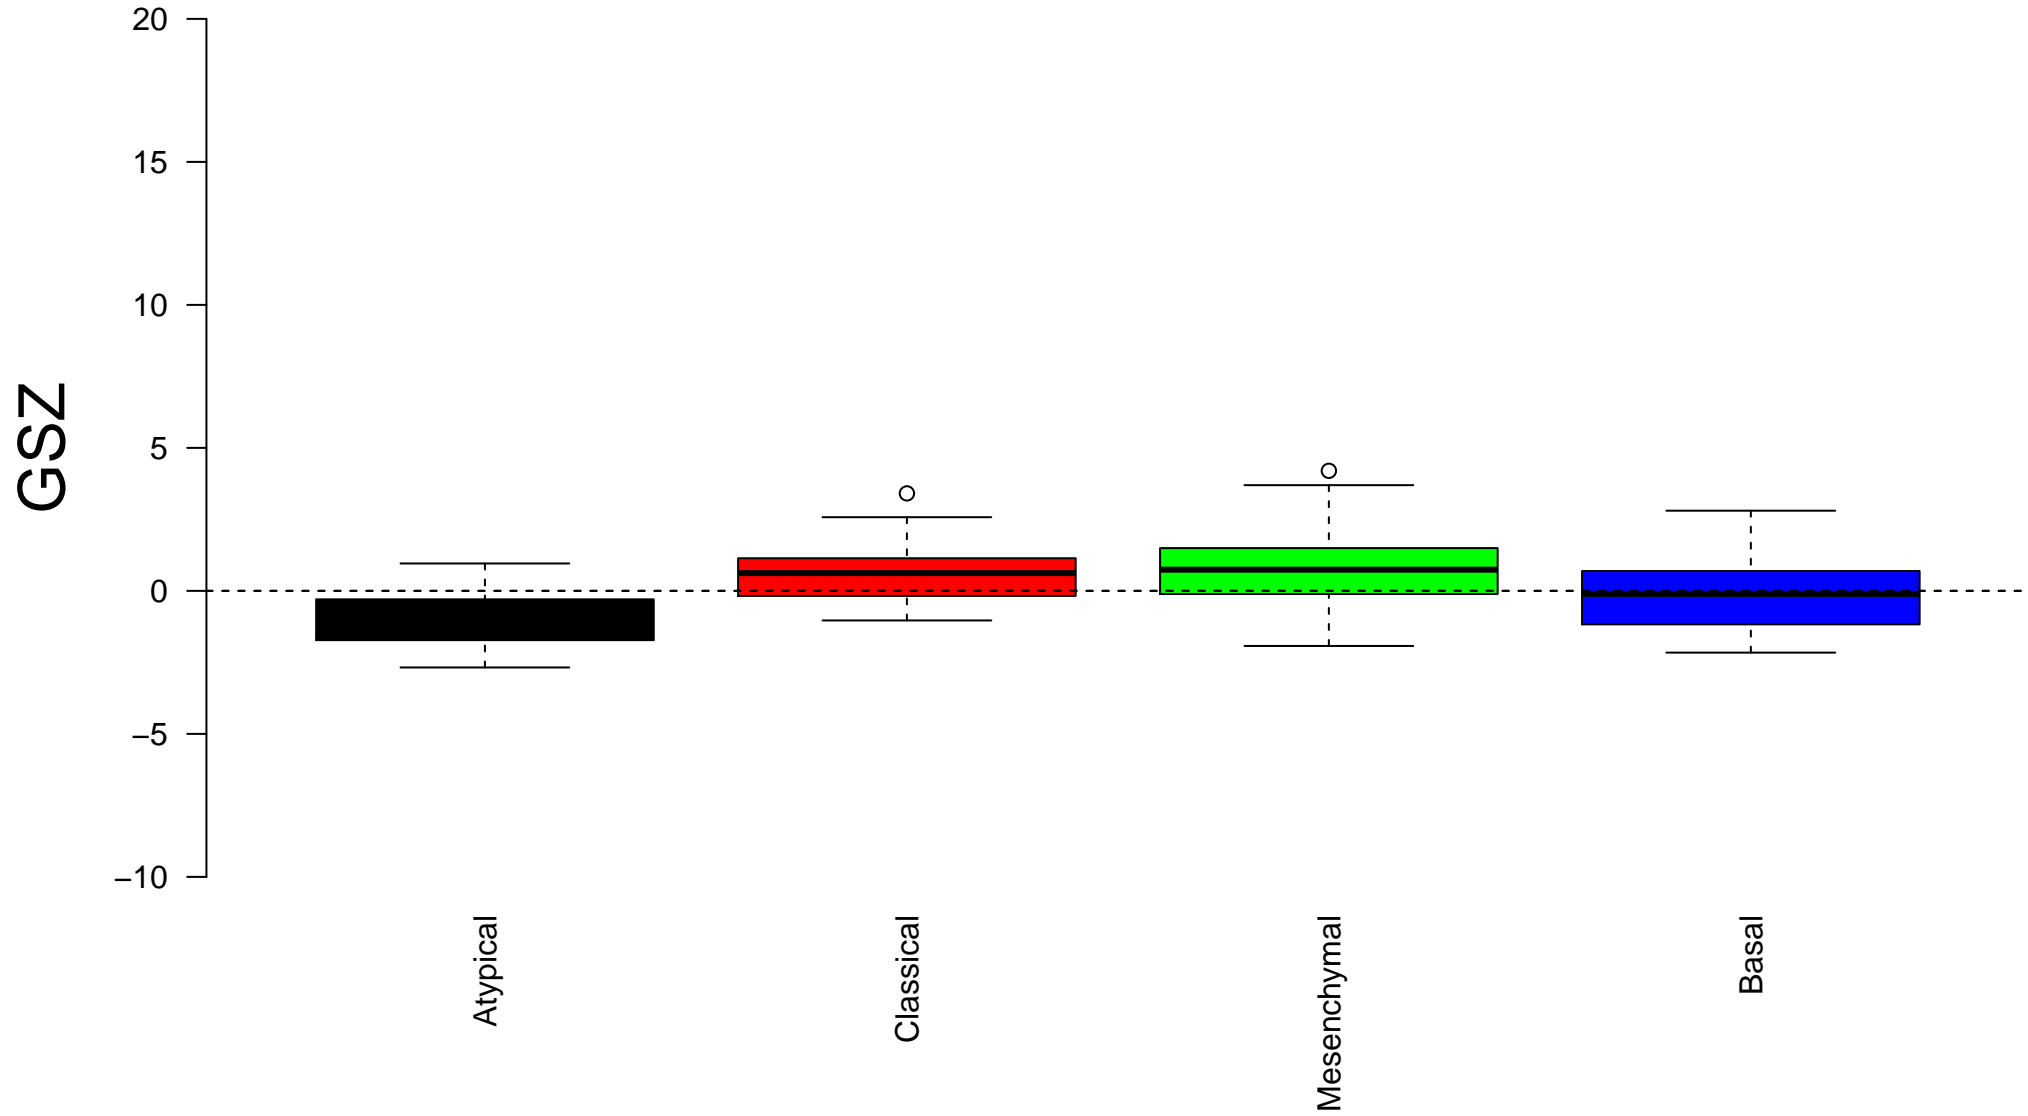

LIEN_BREAST_CARCINOMA_METAPLASTIC_VS_DUCTAL_UP

LIEN_BREAST_CARCINOMA_METAPLASTIC_VS_DUCTAL_UP

Enrichment in spots: LIEN_BREAST_CARCINOMA_METAPLASTIC_VS_DUCTAL_UP

Expression of LIEN_BREAST_CARCINOMA_METAPLASTIC_VS_DUCTAL_UP in Spot A

Expression of LIEN_BREAST_CARCINOMA_METAPLASTIC_VS_DUCTAL_UP in Spot B

Expression of LIEN_BREAST_CARCINOMA_METAPLASTIC_VS_DUCTAL_UP in Spot C

Expression of LIEN_BREAST_CARCINOMA_METAPLASTIC_VS_DUCTAL_UP in Spot D

Expression of LIEN_BREAST_CARCINOMA_METAPLASTIC_VS_DUCTAL_UP in Spot E

Expression of LIEN_BREAST_CARCINOMA_METAPLASTIC_VS_DUCTAL_UP in Spot F

Expression of LIEN_BREAST_CARCINOMA_METAPLASTIC_VS_DUCTAL_UP in Spot G